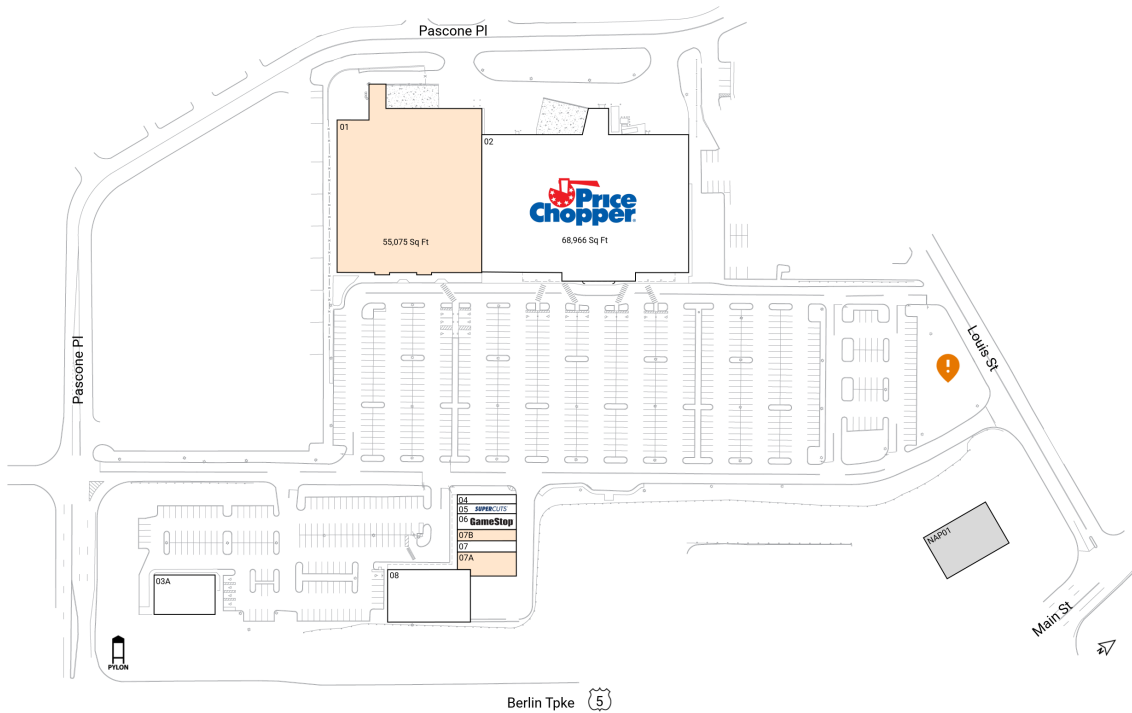

# Turnpike Plaza

2985 Berlin Turnpike | Newington, CT 06111

Capitol Planning Region

Hartford-West Hartford-East Hartford, CT

149,894 Sq Ft

41.6686, -72.7209

## Available Spaces

01	55,075 Sq Ft	360°	07B	1,542 Sq Ft	360°
07A	2,731 Sq Ft		OPO 1	0 Sq Ft	

## Current Tenants Space size listed in square feet

02	Price Chopper	68,966
03A	Pepper Dining	5,653
04	Taro Taro	1,257
05	Supercuts	1,350
06	GameStop	2,173
07	EnL Nail Bar	1,547
08	LaserMaxx	9,600
NAP01	Casadoro Ristorante & Bar	0